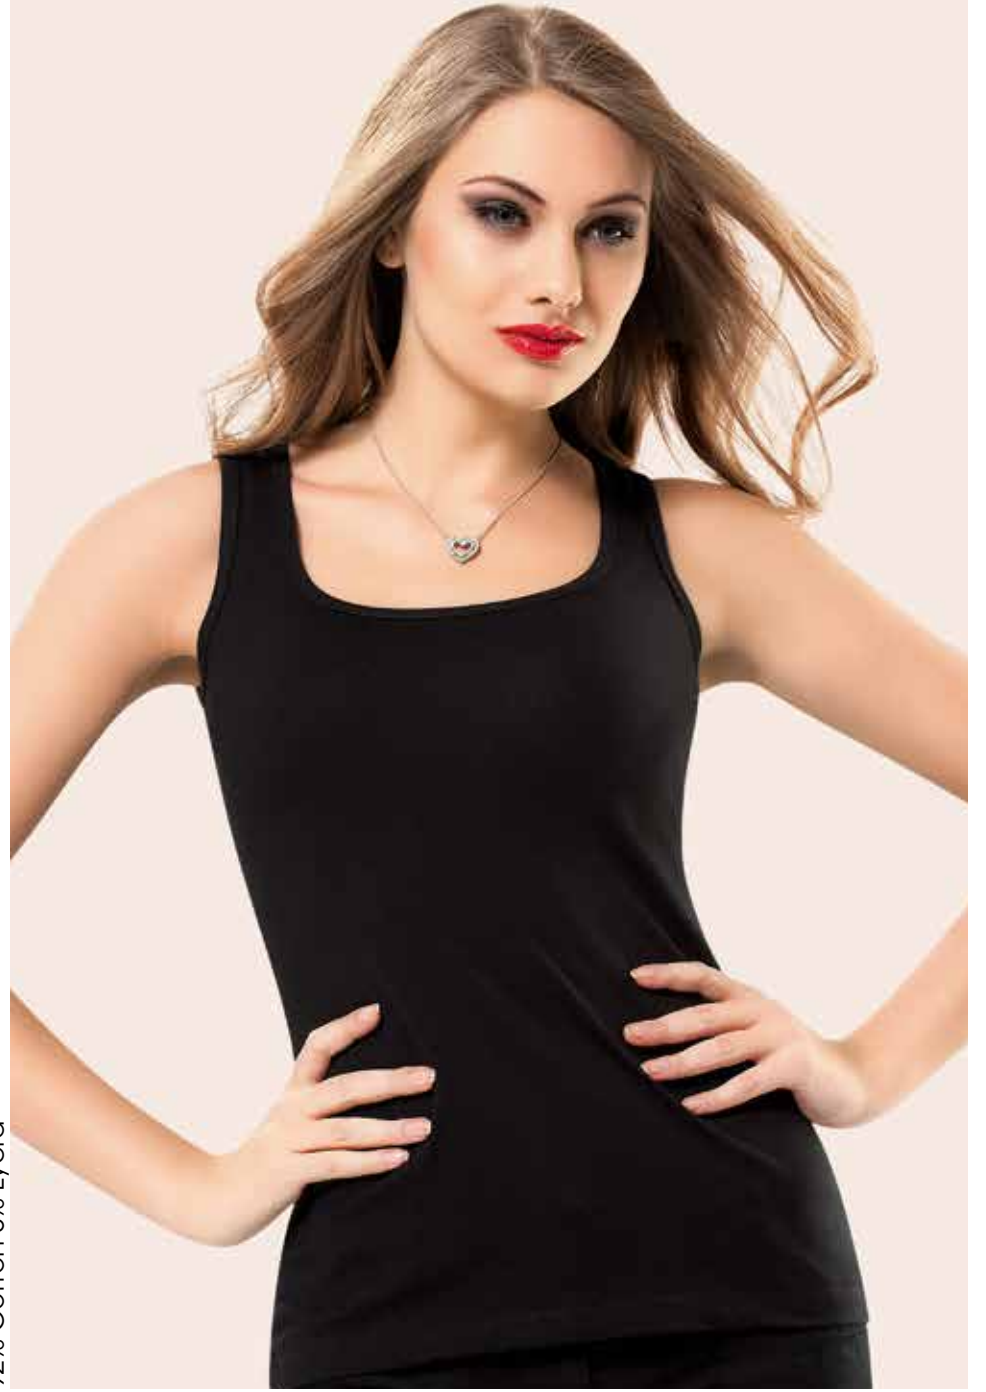

Siyah
Black

92% Cotton 8% Lycra

2949

M/L/XL

Beyaz
White

Siyah
Black

92% Cotton 8% Lycra

2937