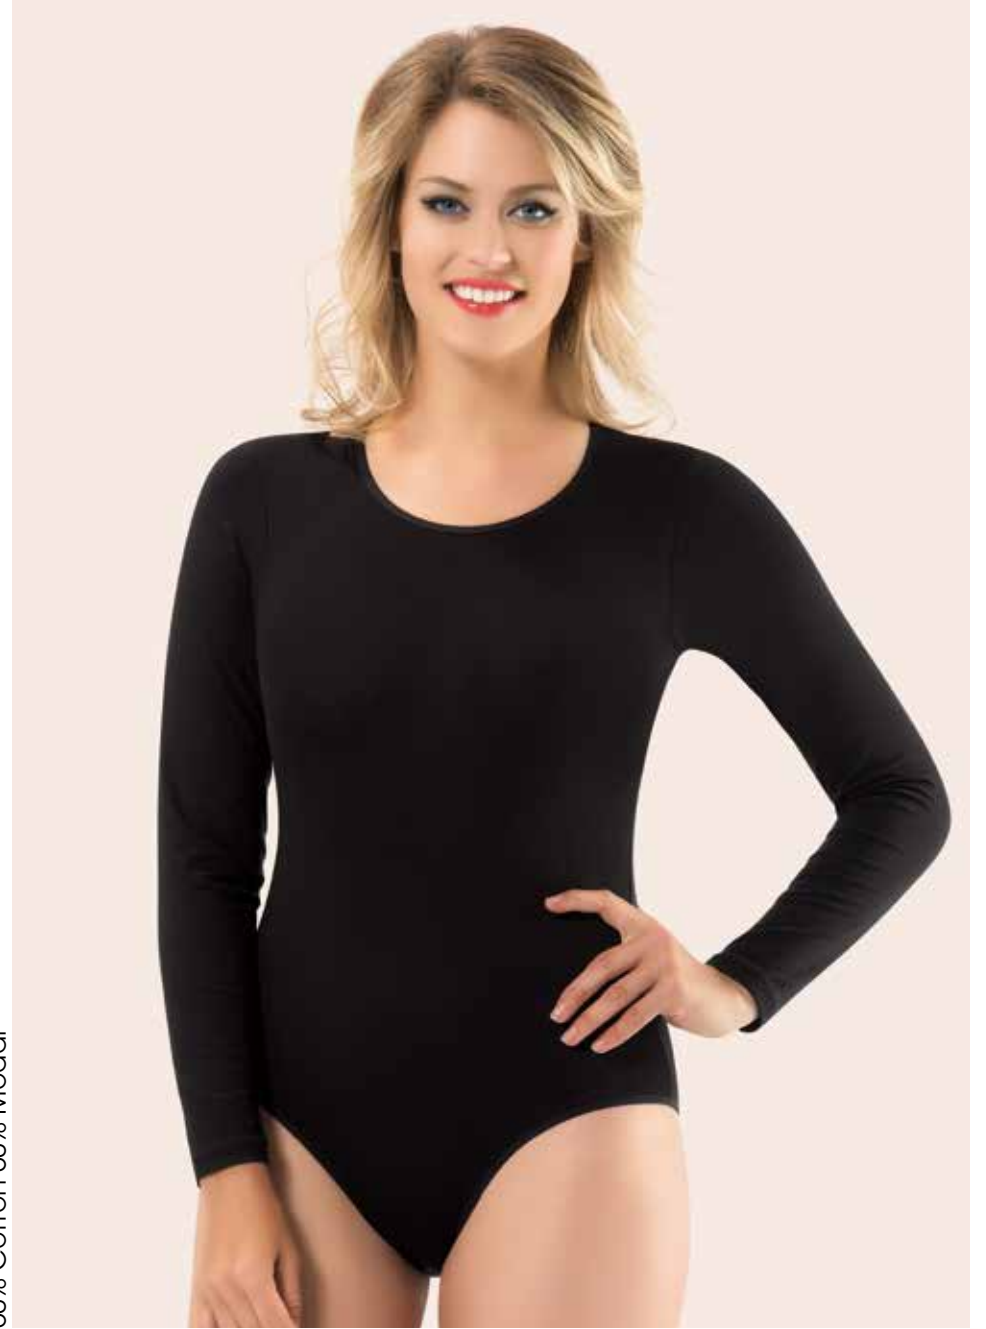

Siyah
Black

Modal

50% Cotton 50% Modal

4497

S/M/L/XL

Beyaz
White

Siyah
Black

50% Cotton 50% Modal